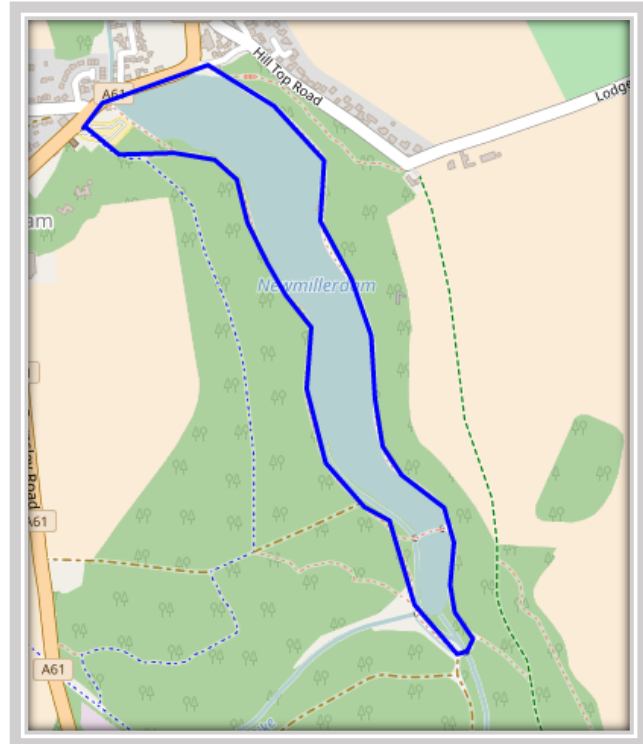

Newmillerdam

Distance	2 Miles
Duration	40 minutes
Features	Lake, Woodland
OS Map	Explorer 278
Area	West Yorkshire

Walk Guide

1. From the car park, take the footpath
2. Follow the footpath to the left, the path closest to the water's edge.
3. Keep on this path as it follows the whole way around Newmillerdam.
4. When you get to the road, head left again - back to the car park.