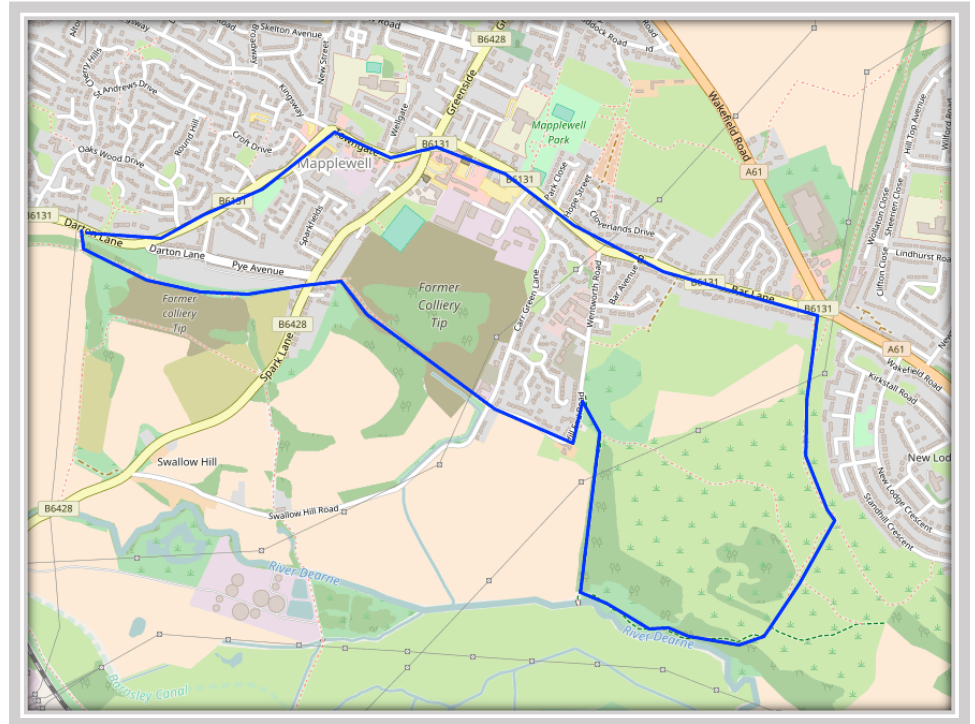

Mapplewell

Distance	3 Miles
Duration	1 hour
Features	Woodland, River
OS Map	Explorer 27
Area	South Yorkshire

Walk Guide

1. Starting at the top of Towngate, take a left down the B6131
2. Look out for the footpath on the left and take it, with an immediate left again.
3. Follow the footpath on, across Spark Lane, as it continues on the other side of the road
4. At the end of the footpath, take the road straight ahead and follow it to the left as it curves
5. Then take the footpath off to the right not long after the corner.
6. Stay to the left on this path as it takes you to the River Dearne.
7. Follow the path riverside, then take it up to the left.
8. Ignore the first left off this footpath, but take the second.

WALKS IN YORKSHIRE

Visit our website for more walks
www.walksinyorkshire.com

9. Head up to Bar Lane and turn left, walking along the B6131 back to where you started.